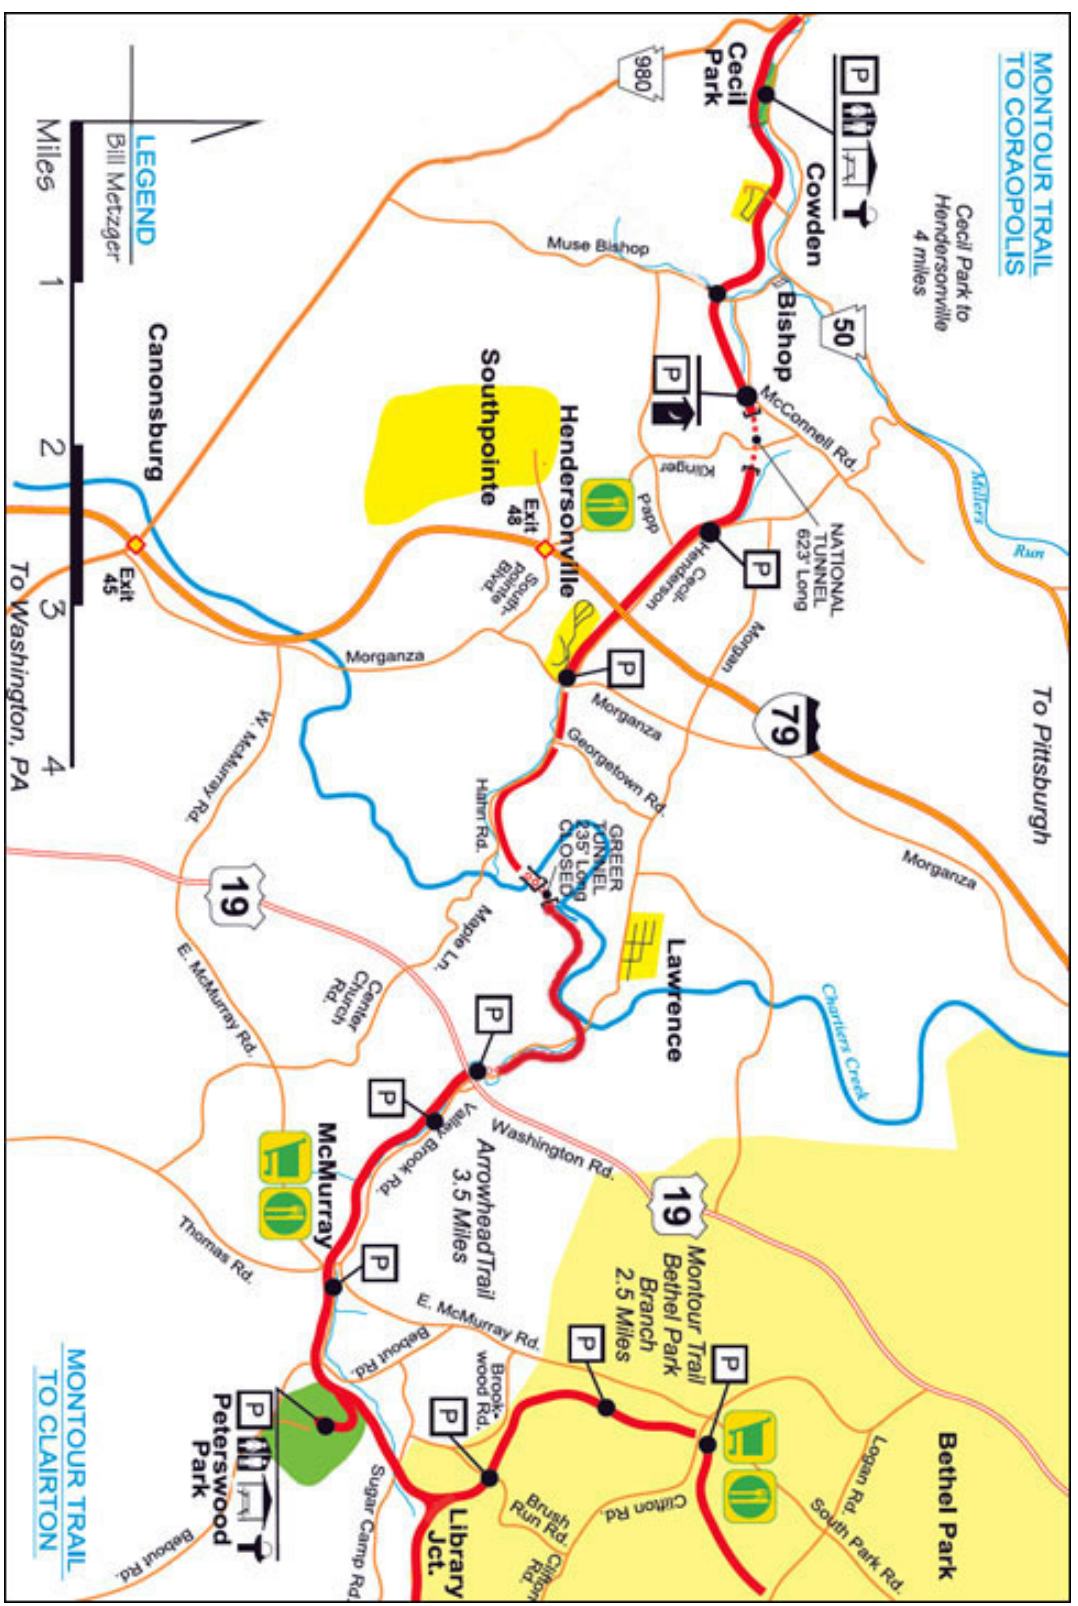

**MONTOUR TRAIL
TO CORAOPOLIS**

Cecil Park to Hendershottville
4 miles

To Pittsburgh

Bethel Park

LEGEND
Bill Metzger

Miles 1 2 3 4
To Washington, PA

**MONTOUR TRAIL
TO CLAIRTON**

Canonsburg

Hendershottville
Southpointe

Lawrence

Arrowhead Trail
3.5 Miles

Montour Trail
Bethel Park Branch
2.5 Miles

Peterswood Park

Library Jct.

Cecil Park

Cowden

Bishop

McMurray

Bethel Park

MONTOUR TRAIL
TO CORAOPOLIS

Miles 1 2 3 4
To Washington, PA

Canonsburg

Hendershottville
Southpointe

Lawrence

Bethel Park

MONTOUR TRAIL
TO CORAOPOLIS